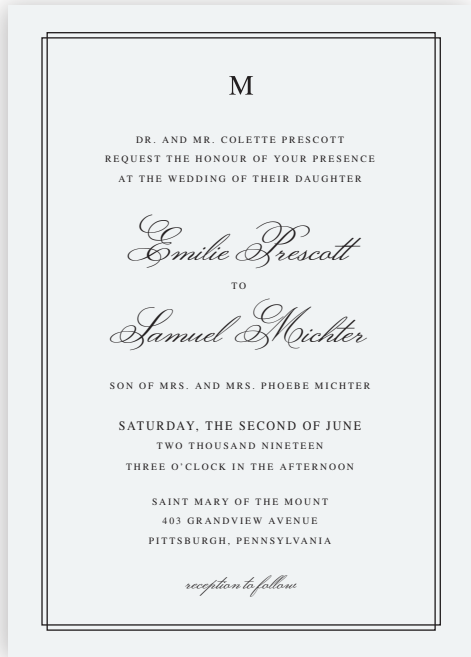

Royals

“NOIR”